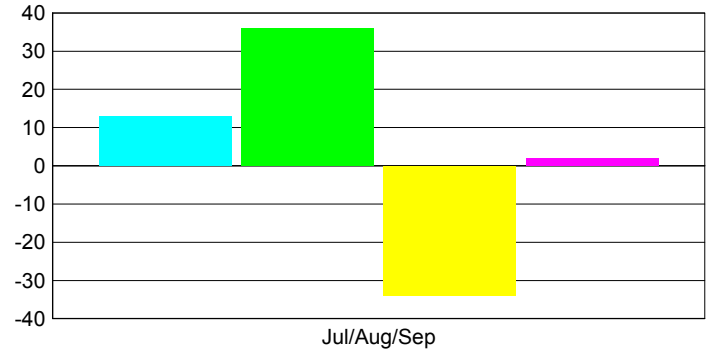

Club Results 2012-2013

Goal, New, Dropped, Gain/Loss

Legend: Goal (Cyan), Actual (Green), Dropped (Yellow), Gain Loss (Magenta)

Comparison of Club Gain/Loss

Current Year Compared to the Previous Year

Legend: Current Year (Cyan), Previous Year (Green)

YTD Status Quo Clubs 2012-2013

Status Quo Clubs Compared to Status Quo Members

Legend: Status Quo Clubs (Cyan), Total Status Quo Members (Green)

MEMBERSHIP

Membership Results
2012-2013

Membership
2011-2012

Month	Net Memb Goal	Actual New Memb	Actual Dropped Memb	Gain/Loss of Memb	Gain/Loss of Memb
Jul/Aug/Sep	13	36	-34	2	-9
Totals	13	36	-34	2	-9

Membership Results 2012-2013

Goal, New, Dropped, Gain/Loss

Legend: Goal (Cyan), Actual (Green), Dropped (Yellow), Gain Loss (Magenta)

Comparison of Membership Gain/Loss

Current Year Compared to the Previous Year

Legend: Current Year (Cyan), Previous Year (Green)

Gender Comparison 2012-2013

Jul/Aug/Sep

Legend: Male (Blue), Female (Magenta)